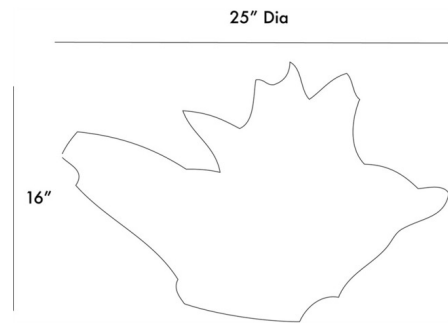

### Specifications

COLOR	N/A
BODY FINISH	Driftwood
WATTAGE	N/A
DIMMER	N/A
DIMENSIONS	25"W x 16"H
BULB	N/A

CLICK TO VIEW PRODUCT

Notes: