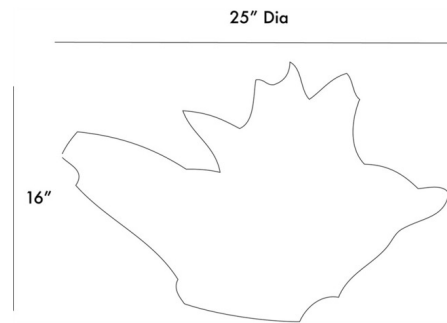

Description

The Nantucket Bowl is a nature inspired piece that will blend perfectly in a variety of styles. Fill the abstract shaped piece of driftwood with your favorite things.

Shown in driftwood

Specifications

COLOR	N/A
BODY FINISH	Driftwood
WATTAGE	N/A
DIMMER	N/A
DIMENSIONS	25"W x 16"H
BULB	N/A

CLICK TO VIEW PRODUCT

Notes: