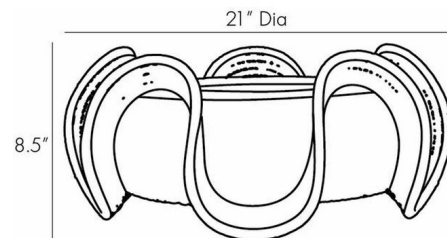

By Arteriors Home

Description

The Grisha Centerpiece brings an awe inspiring look in your room. Fill with your favorite treasures or leave empty for a rustic piece of art.

Shown in black

Specifications

COLOR	N/A
BODY FINISH	Black
WATTAGE	N/A
DIMMER	N/A
DIMENSIONS	21"W x 8.5"H
BULB	N/A