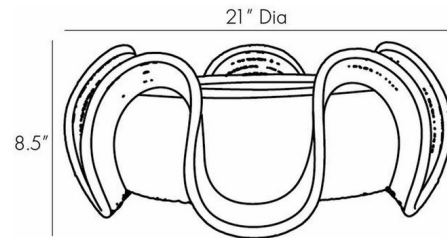

By Arteriors Home

Description

The Grisha Centerpiece brings an awe inspiring look in your room. Fill with your favorite treasures or leave empty for a rustic piece of art.

Shown in black

Specifications

COLOR	N/A
BODY FINISH	Black
WATTAGE	N/A
DIMMER	N/A
DIMENSIONS	21"W x 8.5"H
BULB	N/A