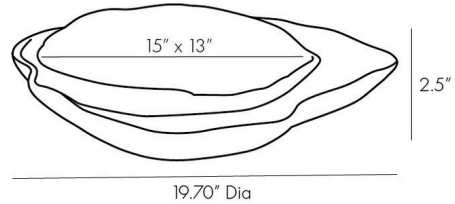

Lightology

lightology.com
866-954-4489
05-18-26

Project: _____

Company: _____

Location: _____ Fixture Type: _____

SPEC #: **AHM1085876**

Approved On: _____ Approved By: _____

Hollie Tray Set of 2 By Arteriors Home

Description

The Hollie Tray is a set of 2 piece that can be nestled together for a look of art or separated to hold your precious treasures. Includes a large White and small Black tray.

Shown in black / white

Specifications

COLOR	White
BODY FINISH	Black
WATTAGE	N/A
DIMMER	N/A
DIMENSIONS	19.7\"/>
BULB	N/A

CLICK TO VIEW PRODUCT

Notes: