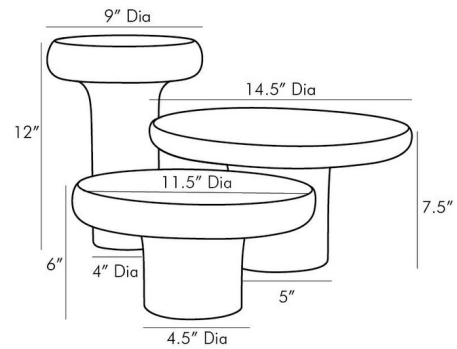

By Arteriors Home

Description

The Phoebe Vases Set of 3 brings varying sized organic shapes together full of texture and movement. Group together or stand separately for your own unique look. Small is Dark Smoke, Medium is Teal Smoke, and Large is Rose Smoke.

Shown in multicolor

Specifications

COLOR	N/A
BODY FINISH	Multicolor
WATTAGE	N/A
DIMMER	N/A
DIMENSIONS	14.5"W x 6"H
BULB	N/A

CLICK TO VIEW PRODUCT

Notes: