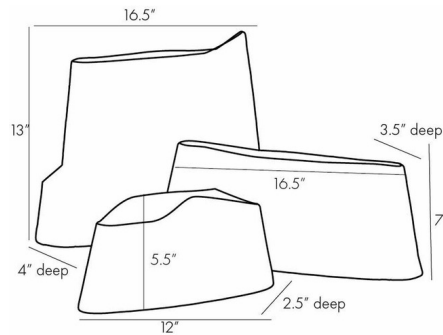

### Description

The Hasta Vases is a set of 3 artistic pieces that allow you to place in them, whatever you heart desires. Small is White, Medium is Charcoal, and Large is Grey.

Shown in multicolor

### Specifications

COLOR	N/A
BODY FINISH	Multicolor
WATTAGE	N/A
DIMMER	N/A
DIMENSIONS	16.5"W x 13"H
BULB	N/A

CLICK TO VIEW PRODUCT

Notes: