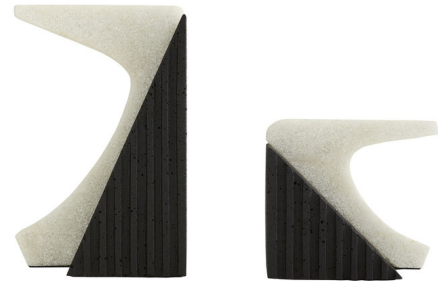

Lightology

lightology.com
866-954-4489
04-25-26

Project: _____

Company: _____

Location: _____ Fixture Type: _____

SPEC #: **AHM1085888**

Approved On: _____ Approved By: _____

Jordono Bookends

By Arteriors Home

Description

The Jordono Bookends are inspired by midcentury modern architectural forms. These captivating pieces will look great on your bookshelf or table.

Shown in charcoal

Specifications

| | |
|-------------|---------------------|
| COLOR | N/A |
| BODY FINISH | Charcoal |
| WATTAGE | N/A |
| DIMMER | N/A |
| DIMENSIONS | 6"W x 5.5"H x 4.5"D |
| BULB | N/A |

CLICK TO VIEW PRODUCT

Notes: