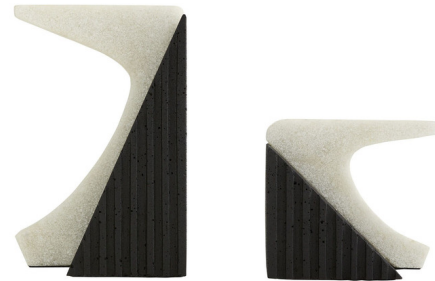

Lightology

lightology.com
866-954-4489
12-05-25

Project: _____

Company: _____

Location: _____ Fixture Type: _____

SPEC #: **AHM1085888**

Approved On: _____ Approved By: _____

Jordono Bookends

By Arteriors Home

Description

The Jordono Bookends are inspired by midcentury modern architectural forms. These captivating pieces will look great on your bookshelf or table.

Shown in charcoal

Specifications

COLOR	N/A
BODY FINISH	Charcoal
WATTAGE	N/A
DIMMER	N/A
DIMENSIONS	6"W x 5.5"H x 4.5"D
BULB	N/A

CLICK TO VIEW PRODUCT

Notes: