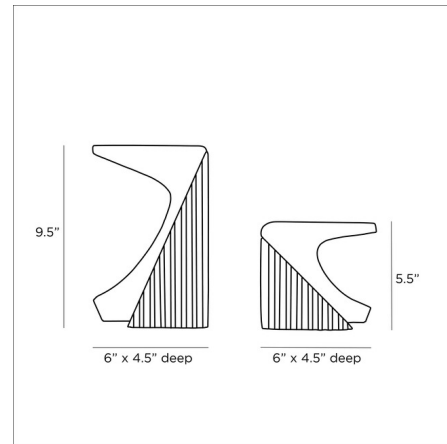

Shown in charcoal