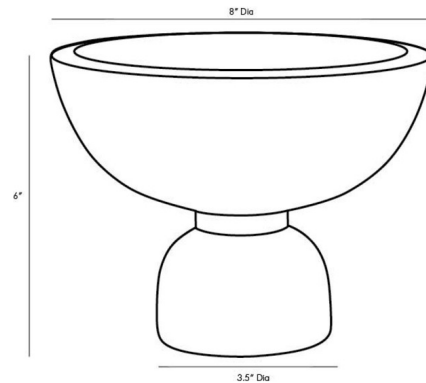

## Tate Container By Arteriors Home

### Description

The Tate Container will elevate any space it acquires with its clean shape. Marble is formed in a bowl and placed on a marble platform, an accented by a Brass belt. Perfect for anything from keys to food. Marble will vary from piece to piece.

### Specifications

COLOR	N/A
BODY FINISH	White
WATTAGE	N/A
DIMMER	N/A
DIMENSIONS	8"W x 6"H
BULB	N/A

CLICK TO VIEW PRODUCT

Notes: