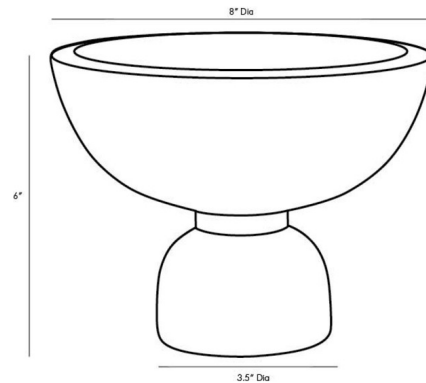

Lightology

lightology.com
866-954-4489
04-25-26

Project: _____

Company: _____

Location: _____ Fixture Type: _____

SPEC #: **AHM1085893**

Approved On: _____ Approved By: _____

Tate Container By Arteriors Home

Description

The Tate Container will elevate any space it acquires with its clean shape. Marble is formed in a bowl and placed on a marble platform, an accented by a Brass belt. Perfect for anything from keys to food. Marble will vary from piece to piece.

Shown in white

Specifications

COLOR	N/A
BODY FINISH	White
WATTAGE	N/A
DIMMER	N/A
DIMENSIONS	8"W x 6"H
BULB	N/A

CLICK TO VIEW PRODUCT

Notes: