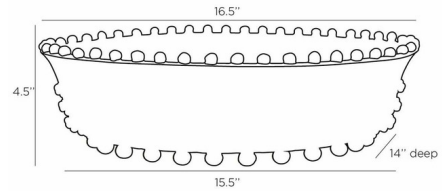

## Spitz Centerpiece By Arteriors Home

### Description

The Spitz Centerpiece is dotted with soft hand applied beads for an awe inspiring look in your room. Fill with your favorite treasures or leave empty for a beautiful piece of art.

Shown in ivory crackle

### Specifications

COLOR	N/A
BODY FINISH	Ivory Crackle
WATTAGE	N/A
DIMMER	N/A
DIMENSIONS	16.5"W x 4.5"H x 14"D
BULB	N/A

CLICK TO VIEW PRODUCT

Notes: