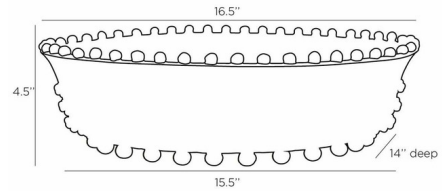

By Arteriors Home

Description

The Spitzzy Centerpiece is dotted with soft hand applied beads for an awe inspiring look in your room. Fill with your favorite treasures or leave empty for a beautiful piece of art.

Shown in ivory crackle

Specifications

COLOR	N/A
BODY FINISH	Ivory Crackle
WATTAGE	N/A
DIMMER	N/A
DIMENSIONS	16.5"W x 4.5"H x 14"D
BULB	N/A

CLICK TO VIEW PRODUCT

Notes: