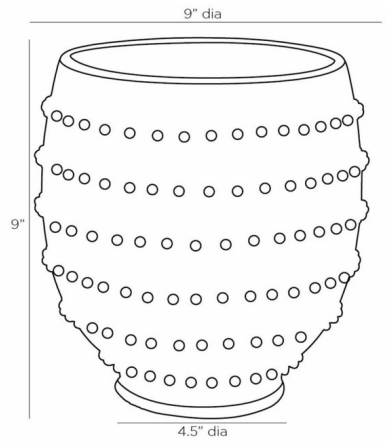

By Arteriors Home

Description

The Spitzzy Small Vase is dotted with soft hand applied beads for an awe inspiring look in your room. Fill with your favorite foliage or flowers.

Shown in celadon crackle

Specifications

COLOR	N/A
BODY FINISH	Celadon Crackle
WATTAGE	N/A
DIMMER	N/A
DIMENSIONS	9"W x 9"H
BULB	N/A

CLICK TO VIEW PRODUCT

Notes: