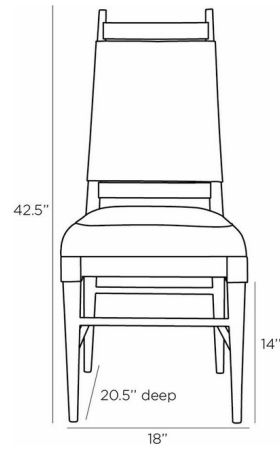

Specifications

COLOR	Morel Leather
BODY FINISH	Walnut
WATTAGE	N/A
DIMMER	N/A
DIMENSIONS	18"W x 42.5"H x 20.5"D
BULB	N/A

CLICK TO VIEW PRODUCT

Notes: