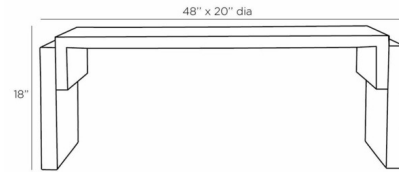

By Arteriors Home

Description

The Luke Cocktail Table brings a unique look to your interior space. The wood top rests between leather clad sides, that are held by Brass rivets.

Shown in charcoal / light wood

Specifications

COLOR	Light Wood
BODY FINISH	Charcoal
WATTAGE	N/A
DIMMER	N/A
DIMENSIONS	48"W x 18"H x 20"D
BULB	N/A

CLICK TO VIEW PRODUCT

Notes: