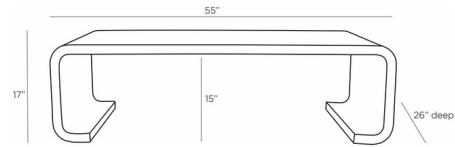

### Specifications

COLOR	Paprika
BODY FINISH	N/A
WATTAGE	N/A
DIMMER	N/A
DIMENSIONS	55"W x 17"H x 26"D
BULB	N/A

CLICK TO VIEW PRODUCT

Notes: