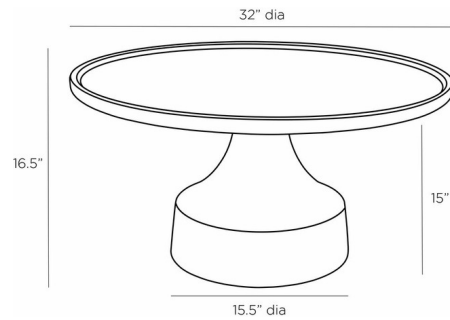

Description

The Joelie Cocktail Table brings an ultra modern look to your interior space. The slight raised table top rest on a tapered base.

Shown in dark moss

Specifications

COLOR	N/A
BODY FINISH	Dark Moss
WATTAGE	N/A
DIMMER	N/A
DIMENSIONS	32"W x 16.5"H
BULB	N/A