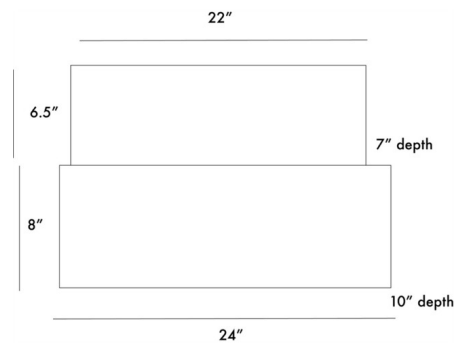

Specifications

COLOR	N/A
BODY FINISH	Light Wood
WATTAGE	N/A
DIMMER	N/A
DIMENSIONS	24"W x 8"H x 9.5"D
BULB	N/A

CLICK TO VIEW PRODUCT

Notes: