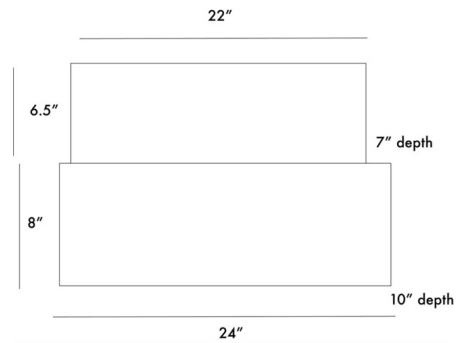

Specifications

COLOR	N/A
BODY FINISH	Light Wood
WATTAGE	N/A
DIMMER	N/A
DIMENSIONS	24"W x 8"H x 9.5"D
BULB	N/A

CLICK TO VIEW PRODUCT

Notes: