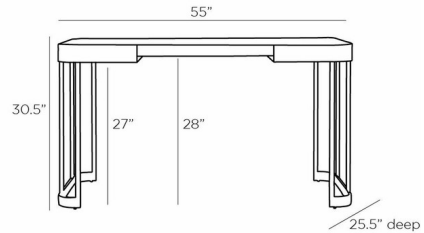

Specifications

COLOR	N/A
BODY FINISH	Bronze
WATTAGE	N/A
DIMMER	N/A
DIMENSIONS	55"W x 30.5"H x 25.5"D
BULB	N/A

CLICK TO VIEW PRODUCT

Notes: