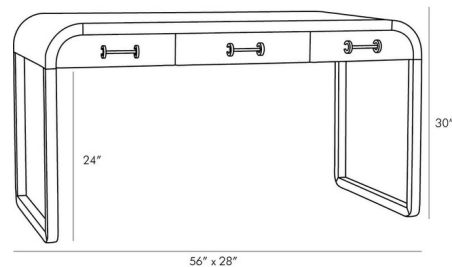

### Specifications

COLOR	N/A
BODY FINISH	Satin Walnut
WATTAGE	N/A
DIMMER	N/A
DIMENSIONS	56"W x 30"H x 28"D
BULB	N/A

CLICK TO VIEW PRODUCT

Notes: