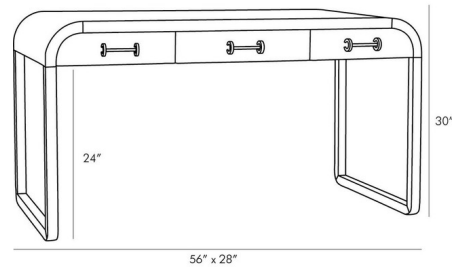

### Specifications

COLOR	N/A
BODY FINISH	Satin Walnut
WATTAGE	N/A
DIMMER	N/A
DIMENSIONS	56"W x 30"H x 28"D
BULB	N/A

CLICK TO VIEW PRODUCT

Notes: