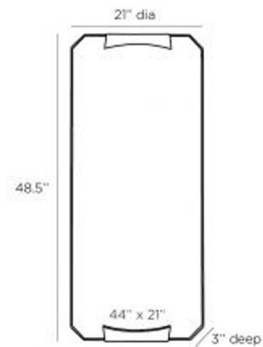

## Kris Rectangular Mirror

By Arteriors Home

### Description

The Kris Rectangular Mirror brings a modern elegance to your interior space. The gracefully formed clasps add a hint of glam. Security cleat hanging hardware included and allows for vertical or horizontal hanging.

### Specifications

COLOR	Mirror
BODY FINISH	Blackened Iron
WATTAGE	N/A
DIMMER	N/A
DIMENSIONS	21"W x 48.5"H x 3"D
BULB	N/A

CLICK TO VIEW PRODUCT

Notes: