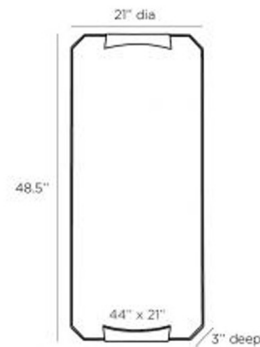

## Kris Rectangular Mirror

By Arteriors Home

### Description

The Kris Rectangular Mirror combines clean geometry with a bold architectural aesthetic. Elegant clasps secure the mirror at the top and bottom, enhancing the streamlined blackened iron frame. Its raised construction creates visual depth, giving the piece a distinctive dimensional quality. Sophisticated yet versatile, this mirror brings modern refinement and understated luxury to an entryway, living room, bedroom, or hallway. May be mounted horizontally or vertically. Includes hanging hardware.

### Specifications

|             |                     |
|-------------|---------------------|
| COLOR       | Mirror              |
| BODY FINISH | Blackened Iron      |
| WATTAGE     | N/A                 |
| DIMMER      | N/A                 |
| DIMENSIONS  | 21"W x 48.5"H x 3"D |
| BULB        | N/A                 |