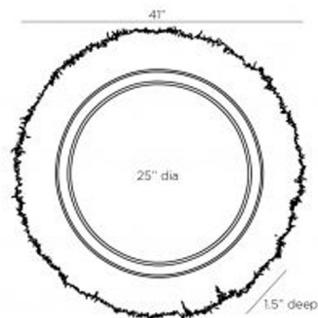

By Arteriors Home

Description

The Kai Mirror is inspired by handmade Amish brooms. The natural abaca fibers grace this circular frame. Security cleat and hanging hardware is included.

Shown in natural / mirror

Specifications

COLOR	Mirror
BODY FINISH	Natural
WATTAGE	N/A
DIMMER	N/A
DIMENSIONS	41"W x 41"H x 1.5"D
BULB	N/A

CLICK TO VIEW PRODUCT

Notes: