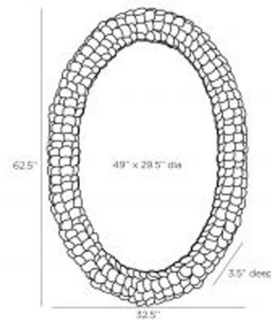

### Description

The Lumis Mirror brings a hint of the outdoors to your interior space. The coconut shell frame is layered over the frame. Security cleat and hanging hardware is included.

Shown in white / mirror

### Specifications

COLOR	Mirror
BODY FINISH	White
WATTAGE	N/A
DIMMER	N/A
DIMENSIONS	32.5"W x 62.5"H x 3.5"D
BULB	N/A

CLICK TO VIEW PRODUCT

Notes: