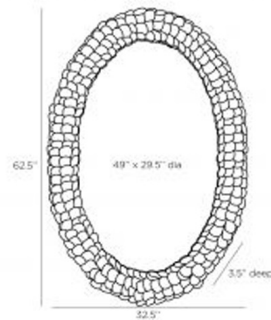

By Arteriors Home

Description

The Lumis Mirror brings a hint of the outdoors to your interior space. The coconut shell frame is layered over the frame. Security cleat and hanging hardware is included.

Shown in white / mirror

Specifications

COLOR	Mirror
BODY FINISH	White
WATTAGE	N/A
DIMMER	N/A
DIMENSIONS	32.5"W x 62.5"H x 3.5"D
BULB	N/A

CLICK TO VIEW PRODUCT

Notes: