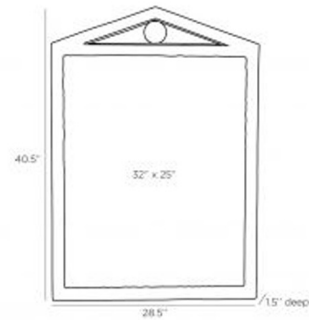

Shown in antique brass / mirror

Specifications

COLOR	Mirror
BODY FINISH	Antique Brass
WATTAGE	N/A
DIMMER	N/A
DIMENSIONS	28.5"W x 40.5"H x 1.5"D
BULB	N/A

CLICK TO VIEW PRODUCT

Notes: