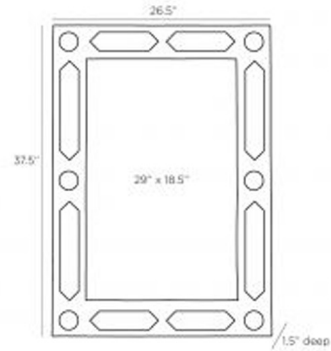

Lightology

lightology.com
866-954-4489
04-25-26

Project: _____

Company: _____

Location: _____ Fixture Type: _____

SPEC #: **AHM1085955**

Approved On: _____ Approved By: _____

Madeline Mirror By Arteriors Home

Description

The Madeline Mirror brings a clean decorative look to your interior space. Perfect in a hallways or above your sofa. Security cleat and hanging hardware is included.

Shown in natural / mirror

Specifications

COLOR	Mirror
BODY FINISH	Natural
WATTAGE	N/A
DIMMER	N/A
DIMENSIONS	26.5"W x 37.5"H x 1.5"D
BULB	N/A

CLICK TO VIEW PRODUCT

Notes: