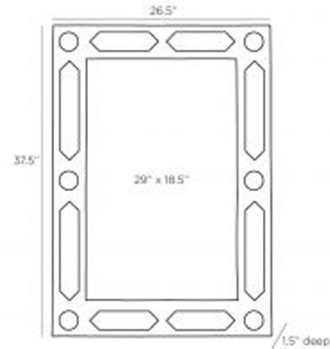

Lightology

lightology.com
866-954-4489
07-06-26

Project: _____

Company: _____

Location: _____ Fixture Type: _____

SPEC #: **AHM1085955**

Approved On: _____ Approved By: _____

Madeline Mirror By Arteriors Home

Description

The Madeline Mirror brings a clean decorative look to your interior space. Perfect in a hallways or above your sofa. Security cleat and hanging hardware is included.

Shown in natural / mirror

Specifications

COLOR	Mirror
BODY FINISH	Natural
WATTAGE	N/A
DIMMER	N/A
DIMENSIONS	26.5"W x 37.5"H x 1.5"D
BULB	N/A

CLICK TO VIEW PRODUCT

Notes: