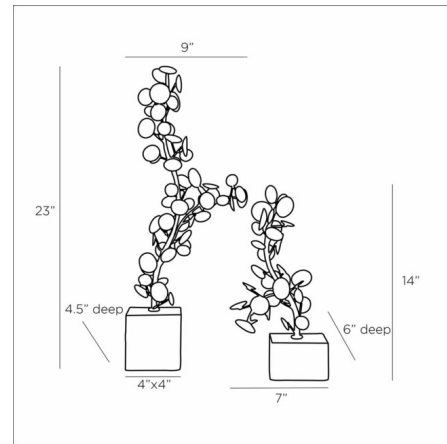

By Arteriors Home

Description

The Labrynth Sculptures is an endless inspiration of Natures beauty. The curving vines will look great together or as stand alone pieces.

Shown in bronze

Specifications

COLOR	N/A
BODY FINISH	Bronze
WATTAGE	N/A
DIMMER	N/A
DIMENSIONS	7"W x 14"H x 4.5"D
BULB	N/A