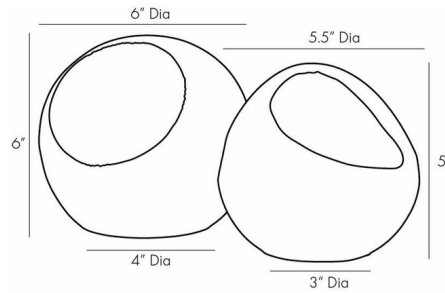

By Arteriors Home

Description

The Ida Sculpture is a set of decorative off shaped balls that will blend in a variety of styles. Group together or separate for your own unique look.

Shown in antique brass

Specifications

COLOR	N/A
BODY FINISH	Antique Brass
WATTAGE	N/A
DIMMER	N/A
DIMENSIONS	5.5"W x 6"H
BULB	N/A

CLICK TO VIEW PRODUCT

Notes: