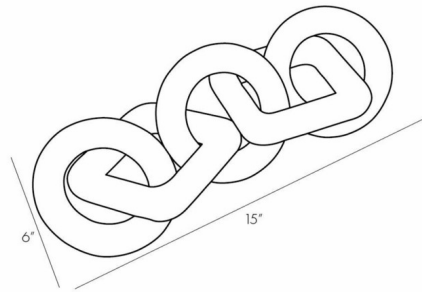

By Arteriors Home

Description

The Brinley Sculpture is crafted by hand into simple geometric pieces that intermingle with fashion forming this unique interlocking wood sculpture.

Shown in ebony

Specifications

COLOR	N/A
BODY FINISH	Ebony
WATTAGE	N/A
DIMMER	N/A
DIMENSIONS	15"W x 4"H x 6"D
BULB	N/A

CLICK TO VIEW PRODUCT

Notes: