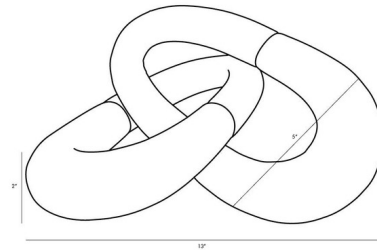

Description

The Terra Sculpture is sure to start a conversation. The Brass and Marble links will add a unique element to any space in your home.

Shown in gold

Specifications

COLOR	N/A
BODY FINISH	Gold
WATTAGE	N/A
DIMMER	N/A
DIMENSIONS	13\"W x 2\"H x 5\"D
BULB	N/A