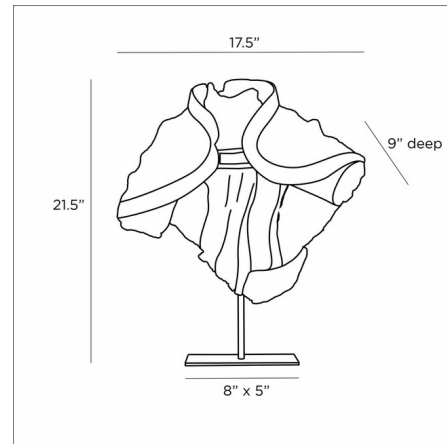

Lightology

lightology.com
866-954-4489
07-06-26

Project: _____

Company: _____

Location: _____ Fixture Type: _____

SPEC #: **AHM1085979**

Approved On: _____ Approved By: _____

Livio Sculpture By Arteriors Home

Description

The Livio Sculpture is inspired by renaissance artistry. The historical sculpted bust is sure to be a conversation starter in your room.

Shown in bronze / matte white

Specifications

COLOR Matte White
BODY FINISH Bronze
WATTAGE N/A
DIMMER N/A
DIMENSIONS 17.5\"W x 21.5\"H x 9\"D
BULB N/A