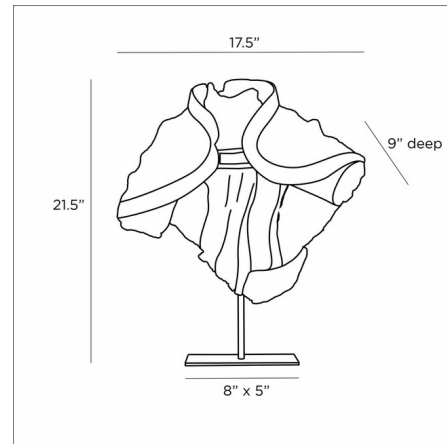

## Livio Sculpture By Arteriors Home

### Description

The Livio Sculpture is inspired by renaissance artistry. The historical sculpted bust is sure to be a conversation starter in your room.

Shown in bronze / matte white

### Specifications

COLOR	Matte White
BODY FINISH	Bronze
WATTAGE	N/A
DIMMER	N/A
DIMENSIONS	17.5"W x 21.5"H x 9"D
BULB	N/A

CLICK TO VIEW PRODUCT

Notes: