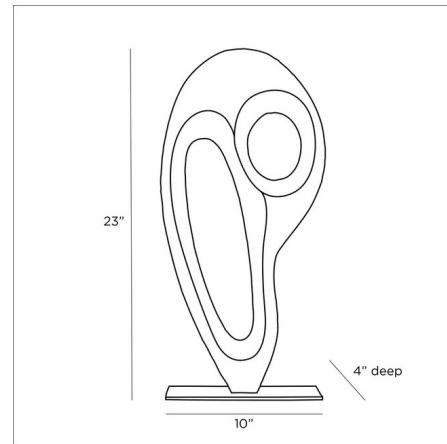

Lightology

lightology.com
866-954-4489
05-18-26

Project: _____

Company: _____

Location: _____ Fixture Type: _____

SPEC #: **AHM1085981**

Approved On: _____ Approved By: _____

Kenly Sculpture By Arteriors Home

Description

The Kenly Sculpture is inspired by mid 19th century sculptures. This uniquely symmetrical piece will blend in a variety of styles.

Shown in antique brass / charcoal

Specifications

COLOR	Charcoal
BODY FINISH	Antique Brass
WATTAGE	N/A
DIMMER	N/A
DIMENSIONS	10"W x 23"H x 4"D
BULB	N/A