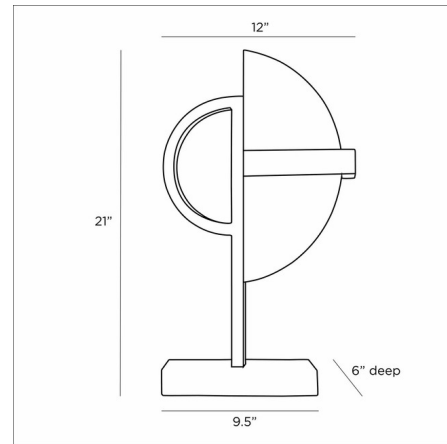

Shown in bronze / alabaster

Specifications

COLOR	Alabaster
BODY FINISH	Bronze
WATTAGE	N/A
DIMMER	N/A
DIMENSIONS	12"W x 21"H x 6"D
BULB	N/A

CLICK TO VIEW PRODUCT

Notes: