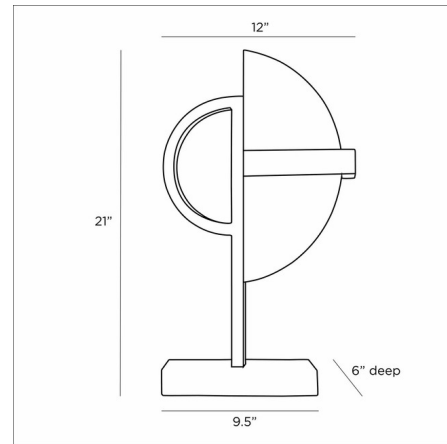

### Description

The Jacinto Sculpture is inspired by the early 20th Century Art Deco style. The round and linear forms blend perfectly in any space.

Shown in bronze / alabaster

### Specifications

COLOR	Alabaster
BODY FINISH	Bronze
WATTAGE	N/A
DIMMER	N/A
DIMENSIONS	12"W x 21"H x 6"D
BULB	N/A

CLICK TO VIEW PRODUCT

Notes: