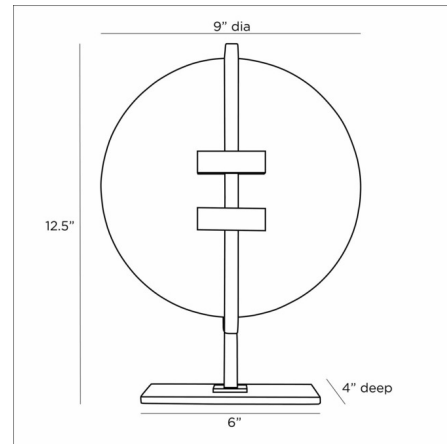

Lightology

lightology.com
866-954-4489
04-25-26

Project: _____

Company: _____

Location: _____ Fixture Type: _____

SPEC #: **AHM1085984**

Approved On: _____ Approved By: _____

Kasen Sculpture By Arteriors Home

Description

The Kasen Sculpture is inspired by the early 20th Century Art Deco style. The round and linear forms blend perfectly in any space.

Shown in antique brass / alabaster

Specifications

COLOR Alabaster
BODY FINISH Antique Brass
WATTAGE N/A
DIMMER N/A
DIMENSIONS 9"W x 12.5"H x 4"D
BULB N/A