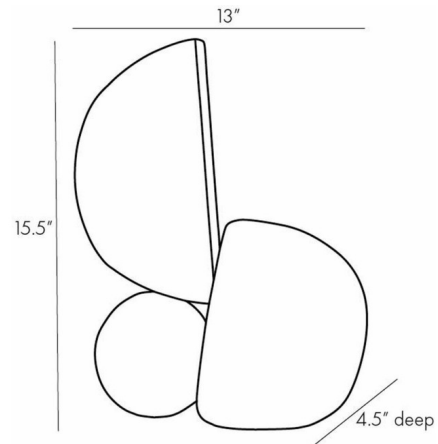

Lightology

lightology.com
866-954-4489
04-22-26

Project: _____

Company: _____

Location: _____ Fixture Type: _____

SPEC #: **AHM1085986**

Approved On: _____ Approved By: _____

Hiroshi Sculpture By Arteriors Home

Description

The Hiroshi Sculpture brings mixed forms to your interior space. The Composite and Ricestone, Marble, and Steel shaped can be placed in a variety of ways.

Shown in antique brass / alabaster

Specifications

COLOR	Alabaster
BODY FINISH	Antique Brass
WATTAGE	N/A
DIMMER	N/A
DIMENSIONS	13"W x 15.5"H x 4.5"D
BULB	N/A

CLICK TO VIEW PRODUCT

Notes: