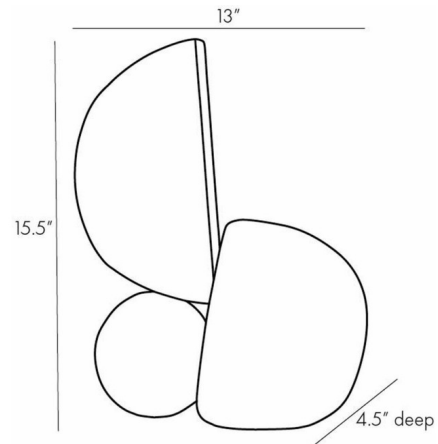

Lightology

lightology.com
866-954-4489
07-01-26

Project: _____

Company: _____

Location: _____ Fixture Type: _____

SPEC #: **AHM1085986**

Approved On: _____ Approved By: _____

Hiroshi Sculpture By Arteriors Home

Description

The Hiroshi Sculpture brings mixed forms to your interior space. The Composite and Ricestone, Marble, and Steel shaped can be placed in a variety of ways.

Shown in antique brass / alabaster

Specifications

COLOR	Alabaster
BODY FINISH	Antique Brass
WATTAGE	N/A
DIMMER	N/A
DIMENSIONS	13"W x 15.5"H x 4.5"D
BULB	N/A

CLICK TO VIEW PRODUCT

Notes: