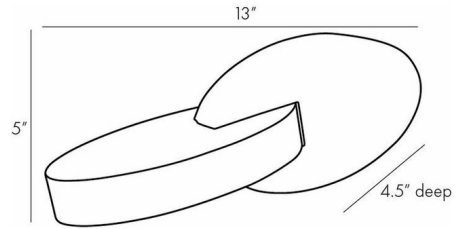

Description

The Howe Sculpture brings a fresh clean look to your space. The interlocking Brass and Alabaster piece can be placed in a variety of ways to suit your mood.

Shown in antique brass / alabaster

Specifications

COLOR	Alabaster
BODY FINISH	Antique Brass
WATTAGE	N/A
DIMMER	N/A
DIMENSIONS	13"W x 5"H x 4.5"D
BULB	N/A

CLICK TO VIEW PRODUCT

Notes: