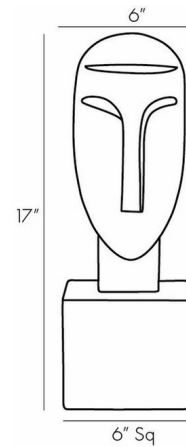

By Arteriors Home

Description

The Isa Sculpture is inspired by the statues of the Islands. Charcoal composite and ricestone is formed to this striking piece.

Shown in white / black

Specifications

COLOR	Black
BODY FINISH	White
WATTAGE	N/A
DIMMER	N/A
DIMENSIONS	6"W x 17"H x 6"D
BULB	N/A