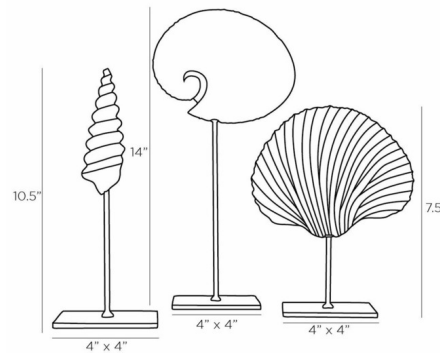

Lightology

lightology.com
866-954-4489
05-21-26

Project: _____

Company: _____

Location: _____ Fixture Type: _____

SPEC #: **AHM1085996**

Approved On: _____ Approved By: _____

Shell Sculpture Set of 3

By Arteriors Home

Description

Shell Sculpture Set of 3 will add a hint of the ocean to your interior space. Group together or place alone for your own unique look.

Shown in antique brass / white

Specifications

COLOR	White
BODY FINISH	Antique Brass
WATTAGE	N/A
DIMMER	N/A
DIMENSIONS	4"W x 14"H x 4"D
BULB	N/A

CLICK TO VIEW PRODUCT

Notes: