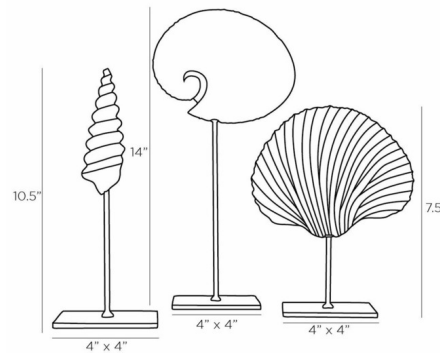

Lightology

lightology.com
866-954-4489
07-11-26

Project: _____

Company: _____

Location: _____ Fixture Type: _____

SPEC #: **AHM1085996**

Approved On: _____ Approved By: _____

Shell Sculpture Set of 3

By Arteriors Home

Description

Shell Sculpture Set of 3 will add a hint of the ocean to your interior space. Group together or place alone for your own unique look.

Shown in antique brass / white

Specifications

COLOR	White
BODY FINISH	Antique Brass
WATTAGE	N/A
DIMMER	N/A
DIMENSIONS	4"W x 14"H x 4"D
BULB	N/A

CLICK TO VIEW PRODUCT

Notes: