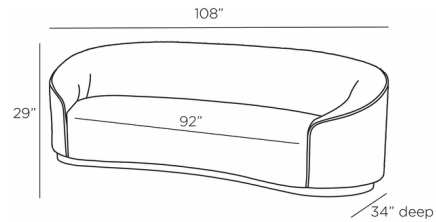

Shown in dark walnut / indigo velvet

Specifications

COLOR	Indigo Velvet
BODY FINISH	Dark Walnut
WATTAGE	N/A
DIMMER	N/A
DIMENSIONS	108"W x 29"H x 34"D
BULB	N/A

CLICK TO VIEW PRODUCT

Notes: