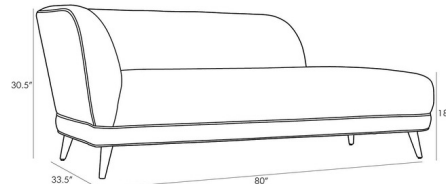

Lightology

lightology.com
866-954-4489
04-24-26

Project: _____

Company: _____

Location: _____ Fixture Type: _____

SPEC #: **AHM1086007**

Approved On: _____ Approved By: _____

Catalina Chaise By Arteriors Home

Description

The Catalina Chaise brings glamor and simplicity to any formal space. The blend of elegant upholstery and the Turner's soft shape is perfect for lounging.

Shown in gray / stone

Specifications

COLOR	Stone
BODY FINISH	Gray
WATTAGE	N/A
DIMMER	N/A
DIMENSIONS	33.5"W x 30.5"H x 80"D
BULB	N/A

CLICK TO VIEW PRODUCT

Notes: