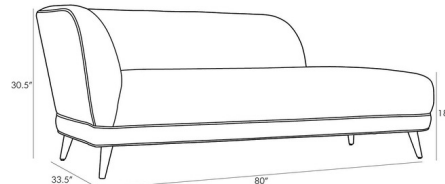

## Catalina Chaise By Arteriors Home

### Description

The Catalina Chaise brings glamor and simplicity to any formal space. The blend of elegant upholstery and the Turner's soft shape is perfect for lounging.

Shown in gray / stone

### Specifications

COLOR	Stone
BODY FINISH	Gray
WATTAGE	N/A
DIMMER	N/A
DIMENSIONS	33.5"W x 30.5"H x 80"D
BULB	N/A

CLICK TO VIEW PRODUCT

Notes: