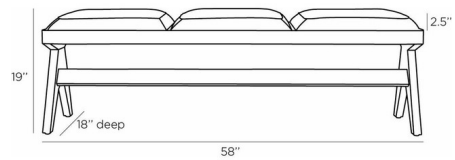

Lightology

lightology.com
866-954-4489
07-09-26

Project: _____

Company: _____

Location: _____ Fixture Type: _____

SPEC #: **AHM1086010**

Approved On: _____ Approved By: _____

Luchesse Bench By Arteriors Home

Description

The Lanny Bench brings a masculine look to your interior space. Perfect in a hallway or any place you want extra seating.

Shown in walnut / morel leather

Specifications

COLOR	Morel Leather
BODY FINISH	Walnut
WATTAGE	N/A
DIMMER	N/A
DIMENSIONS	58"W x 19"H x 18"D
BULB	N/A

CLICK TO VIEW PRODUCT

Notes: