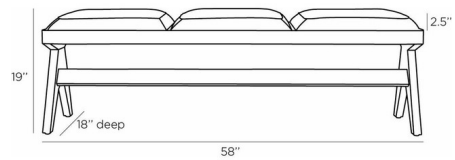

### Specifications

COLOR	Morel Leather
BODY FINISH	Walnut
WATTAGE	N/A
DIMMER	N/A
DIMENSIONS	58"W x 19"H x 18"D
BULB	N/A

CLICK TO VIEW PRODUCT

Notes: