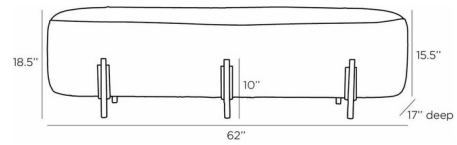

### Specifications

COLOR	White
BODY FINISH	Antique Brass
WATTAGE	N/A
DIMMER	N/A
DIMENSIONS	62"W x 18.5"H x 17"D
BULB	N/A

CLICK TO VIEW PRODUCT

Notes: