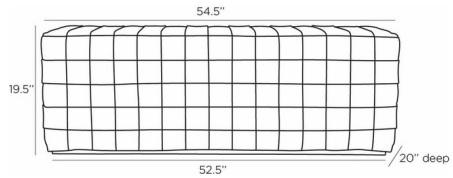

Specifications

COLOR	Morel Leather
BODY FINISH	Antique Brass
WATTAGE	N/A
DIMMER	N/A
DIMENSIONS	54.5"W x 19.5"H x 20"D
BULB	N/A

CLICK TO VIEW PRODUCT

Notes: