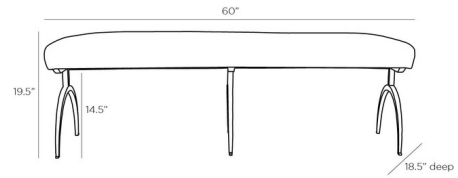

## Bahati Bench By Arteriors Home

### Description

The Bahati Bench offers a soft linen seat that sits perfectly poised on the iron frame. The body has been hand-forged, yielding delicate details along its thin frame.

Shown in blackened iron / natural linen

### Specifications

COLOR	Natural Linen
BODY FINISH	Blackened Iron
WATTAGE	N/A
DIMMER	N/A
DIMENSIONS	60"W x 19.5"H x 18.5"D
BULB	N/A

CLICK TO VIEW PRODUCT

Notes: