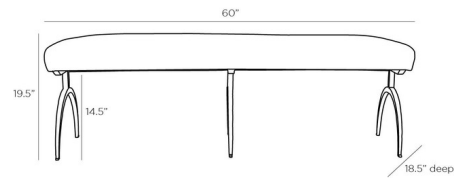

Lightology

lightology.com
866-954-4489
04-24-26

Project: _____

Company: _____

Location: _____ Fixture Type: _____

SPEC #: **AHM1086015**

Approved On: _____ Approved By: _____

Bahati Bench By Arteriors Home

Description

The Bahati Bench offers a soft linen seat that sits perfectly poised on the iron frame. The body has been hand-forged, yielding delicate details along its thin frame.

Shown in blackened iron / natural linen

Specifications

COLOR	Natural Linen
BODY FINISH	Blackened Iron
WATTAGE	N/A
DIMMER	N/A
DIMENSIONS	60"W x 19.5"H x 18.5"D
BULB	N/A

CLICK TO VIEW PRODUCT

Notes: