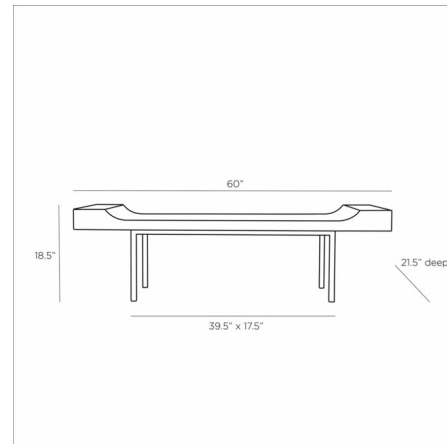

Description

The Lanny Bench brings a rustic look to your interior space. Perfect in a hallway or any place you want extra seating.

Shown in blackened iron / black

Specifications

COLOR	Black
BODY FINISH	Blackened Iron
WATTAGE	N/A
DIMMER	N/A
DIMENSIONS	60"W x 18.5"H x 21.5"D
BULB	N/A