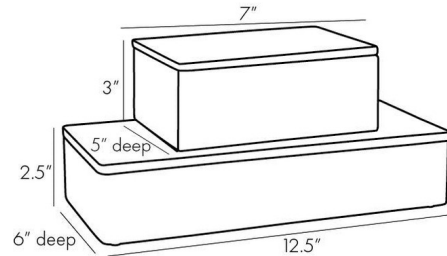

By Arteriors Home

Description

The Hollie Box is a set of 2 piece that can be a look of art while holding your precious treasures. Includes a large Black and small White tray.

Shown in black

Specifications

| | |
|-------------|--------------------|
| COLOR | N/A |
| BODY FINISH | Black |
| WATTAGE | N/A |
| DIMMER | N/A |
| DIMENSIONS | 12.5"W x 3"H x 6"D |
| BULB | N/A |

CLICK TO VIEW PRODUCT

Notes: