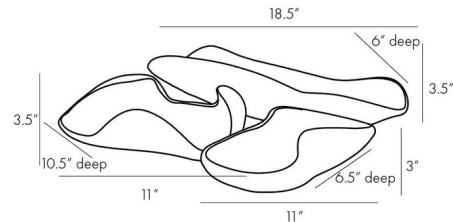

Description

The Roll Tray is a set of 3 trays inspired by hand rolling clay. The ethereal pieces are both decorative and functional. The porcelain trays come with one Matte Black and two White.

Shown in matte black

Specifications

COLOR	N/A
BODY FINISH	Matte Black
WATTAGE	N/A
DIMMER	N/A
DIMENSIONS	18.5"W x 3.5"H x 10.5"D
BULB	N/A

CLICK TO VIEW PRODUCT

Notes: