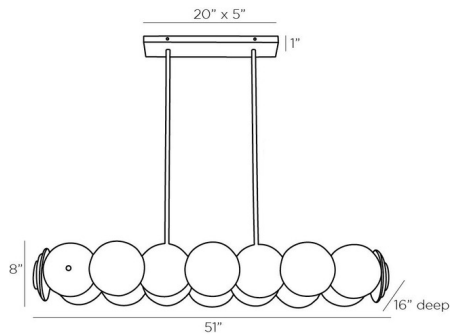

By Arteriors Home

Description

The Kinlee Linear Chandelier brings a modern take on a clean art deco look to your interior space. Handcrafted glass discs rest on the frame in varying depths to reflect light beautifully across your room. Canopy: 20 inch x 5 inch rectangular.

Specifications

COLOR Etched Glass
BODY FINISH Antique Brass
WATTAGE 300W
DIMMER Standard 120V
DIMENSIONS 51"L x 16"W x 8"H
BULB NOT INCLUDED 12 x B10/Candelabra (E12)/25W/120V Incandescent
OTHER BULB OPTIONS 12 x B10/Candelabra (E12)/120V LED

Technical Information

PRODUCT DIMENSIONS Downrods: Two 3", Two 6" and Two 12" Included

Shown in antique brass / etched glass

CLICK TO VIEW PRODUCT

Notes: