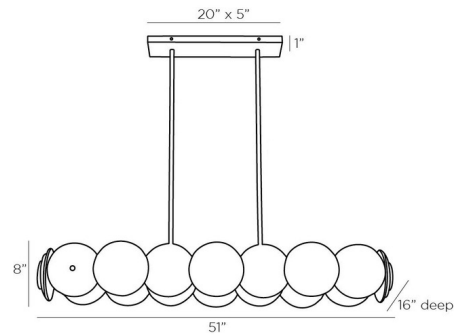

By Arteriors Home

Description

The Kinlee Linear Chandelier brings a modern take on a clean art deco look to your interior space. Handcrafted glass discs rest on the frame in varying depths to reflect light beautifully across your room. Canopy: 20 inch x 5 inch rectangular.

Specifications

COLOR Etched Glass
BODY FINISH Antique Brass
WATTAGE 300W
DIMMER Standard 120V
DIMENSIONS 51"L x 16"W x 8"H
BULB NOT INCLUDED 12 x B10/Candelabra (E12)/25W/120V Incandescent
OTHER BULB OPTIONS 12 x B10/Candelabra (E12)/120V LED

Technical Information

PRODUCT DIMENSIONS Downrods: Two 3", Two 6" and Two 12" Included

Shown in antique brass / etched glass

CLICK TO VIEW PRODUCT

Notes: