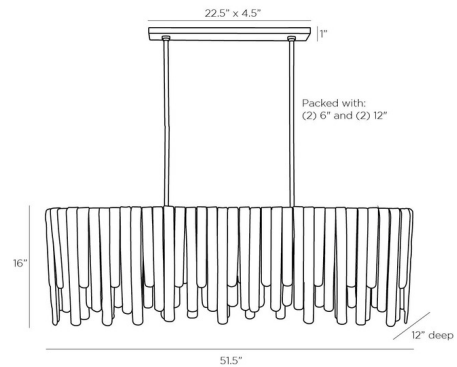

Shown in antique brass / clear seeded

CLICK TO VIEW PRODUCT

Notes: