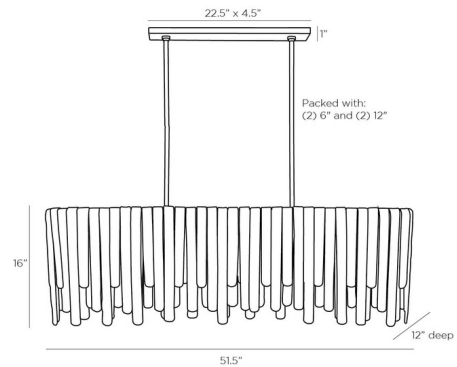

### Description

The Leighton Linear Chandelier is inspired by the majestic Multnomah Falls. Cascading elements of glass reflect light beautifully across your room. Canopy: 22.5 inch x 4.5 inch rectangular. Additional downrods are available, and sold separately, under sku PIPE-457

### Specifications

COLOR . . . . . Clear Seeded  
BODY FINISH . . . . . Antique Brass  
WATTAGE . . . . . 63W  
DIMMER . . . . . Standard 120V  
DIMENSIONS . . . . . 51.5"L x 12"W x 16"H  
BULB NOT INCLUDED . . . . . 7 x A19/Medium (E26)/9W/120V LED

### Technical Information

PRODUCT DIMENSIONS . . . . . Downrods: Two 6" and Two 12" Included

Notes:

Shown in antique brass / clear seeded

CLICK TO VIEW PRODUCT