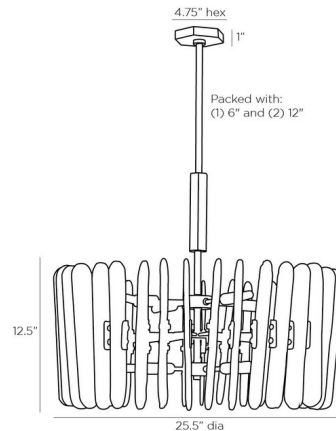

Description

The Klaus Chandelier adds a radiant elegance to your interior environment. Seedy slump glass panels are secured to an iron framework, forming a drum-shaped shade. The gentle glow emitted by the light amplifies the atmospheric quality and highlights its radial design. The textured detail and wavy form of the panels collaborate effectively, providing a rich visual texture. Canopy: 4.75 inch hexagon. Additional downrods are available, and sold separately, under sku PIPE-457

Shown in antique brass / smoke

Specifications

COLOR	Smoke
BODY FINISH	Antique Brass
WATTAGE	72W
DIMMER	Standard 120V
DIMENSIONS	25.5"W x 17.5"H
BULB NOT INCLUDED	8 x B10/Candelabra (E12)/9W/120V LED

Technical Information

PRODUCT DIMENSIONS Downrods: One 6" and Two 12" Included

CLICK TO VIEW PRODUCT

Notes: