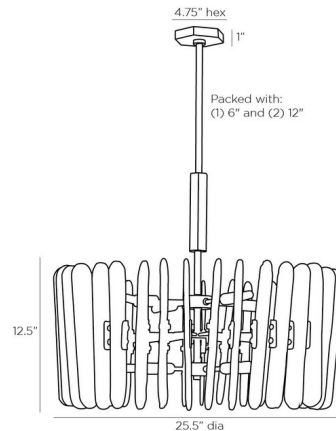

Description

The Klaus Chandelier adds a radiant elegance to your interior environment. Seedy slump glass panels are secured to an iron framework, forming a drum-shaped shade. The gentle glow emitted by the light amplifies the atmospheric quality and highlights its radial design. The textured detail and wavy form of the panels collaborate effectively, providing a rich visual texture. Canopy: 4.75 inch hexagon. Additional downrods are available, and sold separately, under sku PIPE-457

Shown in antique brass / smoke

Specifications

| | |
|-------------------|--------------------------------------|
| COLOR | Smoke |
| BODY FINISH | Antique Brass |
| WATTAGE | 72W |
| DIMMER | Standard 120V |
| DIMENSIONS | 25.5"W x 17.5"H |
| BULB NOT INCLUDED | 8 x B10/Candelabra (E12)/9W/120V LED |

Technical Information

PRODUCT DIMENSIONS Downrods: One 6" and Two 12" Included

CLICK TO VIEW PRODUCT

Notes: