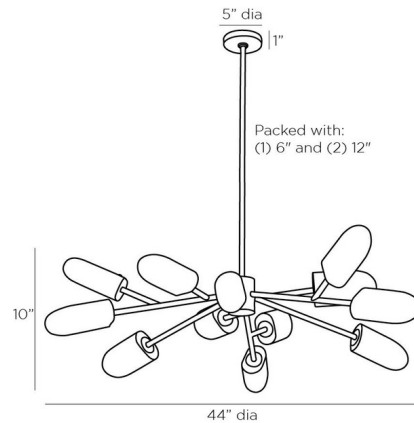

Description

The Javier Chandelier brings timeless beauty to your interior. The bullet-shaped shades feature a thick layer of reflective crystal encasing two clear bulbs, enhancing the depth of warm, ambient light and shadows that fill your room. Additional downrods are available, and sold separately, under sku PIPE-457

Shown in antique brass / clear

Specifications

COLOR	Clear
BODY FINISH	Antique Brass
WATTAGE	96W
DIMMER	Standard 120V
DIMENSIONS	44"W x 10"H
BULB NOT INCLUDED	12 x B10/Candelabra (E12)/8W/120V Incandescent

Technical Information

PRODUCT DIMENSIONS Downrods: One 6" and Two 12" Included

CLICK TO VIEW PRODUCT

Notes: