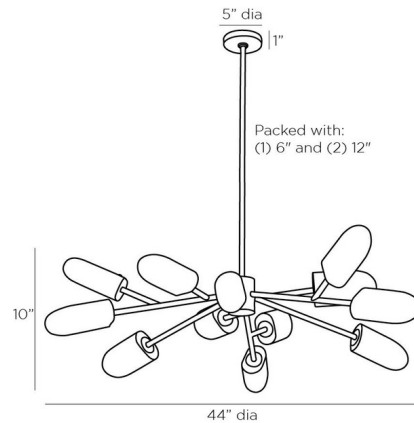

Description

The Javier Chandelier brings bold visual interest to any interior with its dynamic, asymmetrical design. Crafted from iron, its branching arms extend outward in an organic arrangement, each topped with a bullet-shaped crystal shade. A substantial layer of reflective crystal surrounds each bulb, enhancing depth and dimension while beautifully amplifying the fixture's illumination. The result is a striking statement piece that blends contemporary sophistication with sculptural appeal. Additional downrods are available, and sold separately, under sku PIPE-457

Shown in antique brass / champagne crystal

Specifications

COLOR Champagne Crystal
BODY FINISH Antique Brass
WATTAGE 96W
DIMMER Standard 120V
DIMENSIONS 44"W x 10"H
BULB NOT INCLUDED 12 x B10/Candelabra (E12)/8W/120V Incandescent

Technical Information

PRODUCT DIMENSIONS Downrods: One 6" and Two 12" Included

CLICK TO VIEW PRODUCT

Notes: