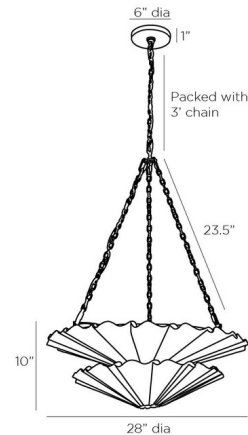

Description

The Katya Chandelier is a sculptural masterpiece, perfect in any interior space. The ruffled layers of Brass reflect light beautifully across your room. Canopy: 6 inch diameter. Additional chain is available, and sold separately, under sku CHN-255.

Specifications

COLOR N/A
BODY FINISH Vintage Brass
WATTAGE 360W
DIMMER Standard 120V
DIMENSIONS 28"W x 33.5"H
BULB NOT INCLUDED 9 x A19/Medium (E26)/40W/120V Incandescent
OTHER BULB OPTIONS 9 x A19/Medium (E26)/120V LED

Technical Information

PRODUCT DIMENSIONS Adjustable Chain Length: 36"

Shown in vintage brass

CLICK TO VIEW PRODUCT

Notes: