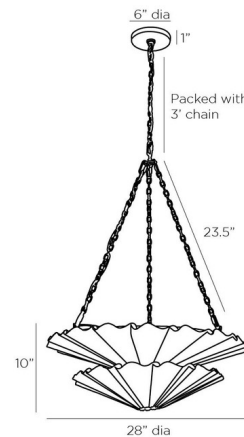

### Description

The Katya Chandelier is a sculptural masterpiece, perfect in any interior space. The ruffled layers of Brass reflect light beautifully across your room. Canopy: 6 inch diameter. Additional chain is available, and sold separately, under sku CHN-255.

### Specifications

COLOR . . . . . N/A  
BODY FINISH . . . . . Vintage Brass  
WATTAGE . . . . . 360W  
DIMMER . . . . . Standard 120V  
DIMENSIONS . . . . . 28"W x 33.5"H  
BULB NOT INCLUDED . . . . . 9 x A19/Medium (E26)/40W/120V Incandescent  
OTHER BULB OPTIONS . . . . . 9 x A19/Medium (E26)/120V LED

### Technical Information

PRODUCT DIMENSIONS . . . . . Adjustable Chain Length: 36"

Shown in vintage brass

CLICK TO VIEW PRODUCT

Notes: