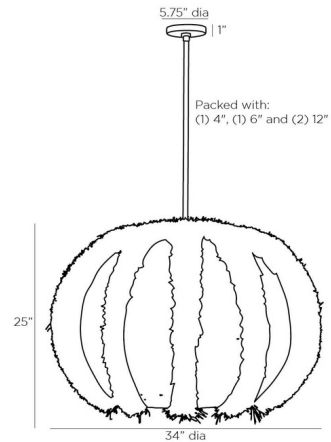

Description

The Johanna Pendant adds a playful design, while remaining elegantly stylish, to your interior space. Bold fringe accents the raffia shade. Canopy: 5.75 inch diameter.

Shown in antique brass

Specifications

COLOR	N/A
BODY FINISH	Antique Brass
WATTAGE	150W
DIMMER	Standard 120V
DIMENSIONS	34"W x 25"H
BULB NOT INCLUDED	1 x G40/Medium (E26)/150W/120V Incandescent
OTHER BULB OPTIONS	1 x G40/Medium (E26)/120V LED

Technical Information

PRODUCT DIMENSIONS Downrods: One 4", One 6" and Two 12" Included

CLICK TO VIEW PRODUCT

Notes: