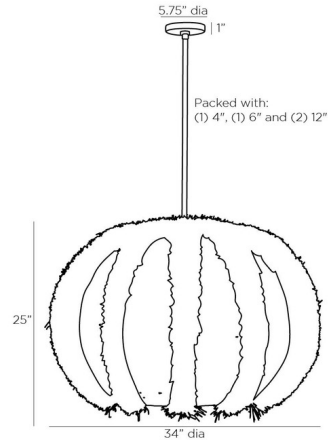

Description

The Johanna Pendant adds a playful design, while remaining elegantly stylish, to your interior space. Bold fringe accents the raffia shade. Canopy: 5.75 inch diameter.

Shown in antique brass

Specifications

COLOR	N/A
BODY FINISH	Antique Brass
WATTAGE	150W
DIMMER	Standard 120V
DIMENSIONS	34"W x 25"H
BULB NOT INCLUDED	1 x G40/Medium (E26)/150W/120V Incandescent
OTHER BULB OPTIONS	1 x G40/Medium (E26)/120V LED

Technical Information

PRODUCT DIMENSIONS Downrods: One 4", One 6" and Two 12" Included

CLICK TO VIEW PRODUCT

Notes: