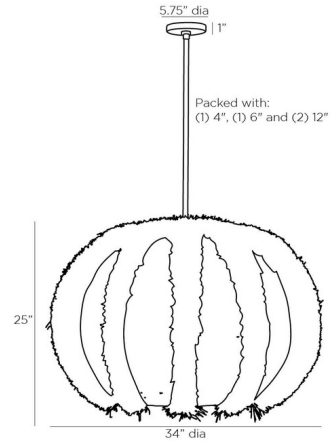

Description

The Johanna Pendant adds a playful design, while remaining elegantly stylish, to your interior space. Bold fringe accents the raffia shade. Canopy: 5.75 inch diameter.

Shown in antique brass

Specifications

COLOR	N/A
BODY FINISH	Antique Brass
WATTAGE	150W
DIMMER	Standard 120V
DIMENSIONS	34"W x 25"H
BULB NOT INCLUDED	1 x G40/Medium (E26)/150W/120V Incandescent
OTHER BULB OPTIONS	1 x G40/Medium (E26)/120V LED

Technical Information

PRODUCT DIMENSIONS Downrods: One 4", One 6" and Two 12" Included

CLICK TO VIEW PRODUCT

Notes: