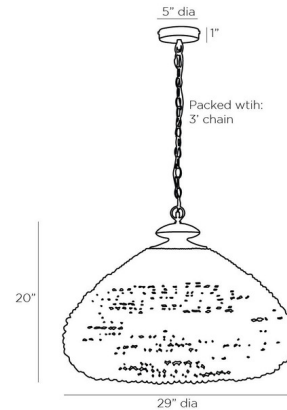

Lightology

lightology.com
866-954-4489
04-25-26

Project: _____

Company: _____

Location: _____ Fixture Type: _____

SPEC #: **AHM1086109**

Approved On: _____ Approved By: _____

Lilo Chandelier By Arteriors Home

Description

The Lilo Chandelier brings unique materials to a classic shape, perfect in a variety of styles. Varying sizes of wooden beads make up the shallow bell shaped shade. Canopy: 5 inch diameter. Additional chain is available, and sold separately, under sku CHN-247.

Shown in antique brass

Specifications

COLOR	N/A
BODY FINISH	Antique Brass
WATTAGE	180W
DIMMER	Standard 120V
DIMENSIONS	29"W x 20"H
BULB NOT INCLUDED	3 x A19/Medium (E26)/60W/120V Incandescent
OTHER BULB OPTIONS	3 x A19/Medium (E26)/120V LED

Technical Information

PRODUCT DIMENSIONS	Adjustable Chain Length: 36"
--------------------	------------------------------

CLICK TO VIEW PRODUCT

Notes: