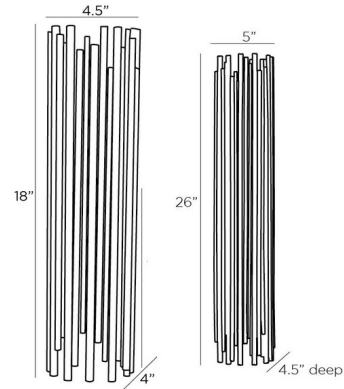

By Arteriors Home

Description

The Prescott Wall Sconce brings a refined look to your interior space. Thin rods are layered over a tubular frame, casting warm shadows across your room.

Shown in gold leaf

Specifications

COLOR	N/A
BODY FINISH	Gold Leaf
WATTAGE	100W
DIMMER	Standard 120V
DIMENSIONS	5"W x 26"H x 4.5"D
BULB NOT INCLUDED	4 x B10/Candelabra (E12)/25W/120V Incandescent
OTHER BULB OPTIONS	4 x B10/Candelabra (E12)/120V LED

Technical Information

PRODUCT DIMENSIONS	Backplate: 4" x 22.5" Rect
--------------------	----------------------------

CLICK TO VIEW PRODUCT

Notes: