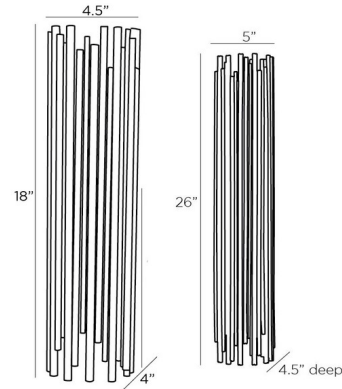

### Specifications

COLOR	N/A
BODY FINISH	Gold Leaf
WATTAGE	100W
DIMMER	Standard 120V
DIMENSIONS	5"W x 26"H x 4.5"D
BULB NOT INCLUDED	4 x B10/Candelabra (E12)/25W/120V Incandescent
OTHER BULB OPTIONS	4 x B10/Candelabra (E12)/120V LED

### Technical Information

PRODUCT DIMENSIONS	Backplate: 4" x 22.5" Rect
--------------------	----------------------------

CLICK TO VIEW PRODUCT

Notes: