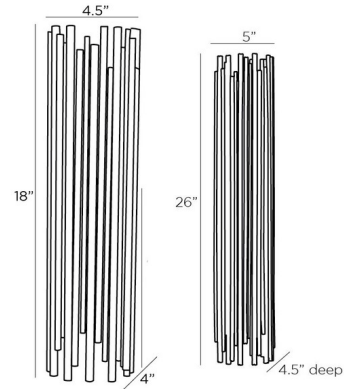

Description

The Prescott Wall Sconce brings a refined look to your interior space. Thin rods are layered over a tubular frame, casting warm shadows across your room.

Shown in gold leaf

Specifications

COLOR	N/A
BODY FINISH	Gold Leaf
WATTAGE	100W
DIMMER	Standard 120V
DIMENSIONS	5"W x 26"H x 4.5"D
BULB NOT INCLUDED	4 x B10/Candelabra (E12)/25W/120V Incandescent
OTHER BULB OPTIONS	4 x B10/Candelabra (E12)/120V LED

Technical Information

PRODUCT DIMENSIONS	Backplate: 4" x 22.5" Rect
--------------------	----------------------------

CLICK TO VIEW PRODUCT

Notes: